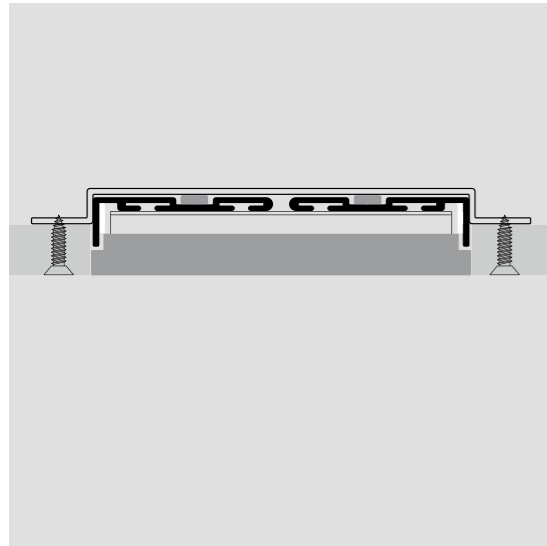

Spessore: 19
Thickness:

Peso: 22 kg/m²
Weight:

Temperatura colore: from 2200 K to 6500 K
Color temperature:

ACCESSORI ACCESSORIES

BLAC0001	BLAC0002	BLAC0003	BLAC0004	BLAC0005	BLAC0006
Kit sospensione slim ad "Y" Slim "Y" suspension kit	Kit sospensione large Large suspension kit	Kit calamita - incasso Magnets kit - recessed	Kit calamita - plafone Magnets kit - ceiling	Kit staffa parete Wall bracket kit	Kit molle incasso Recessed spring kit

KIT SMALL

Larghezza MAX: 100 mm
Maximum width: 100 mm

BLAC0001

KIT LARGE

BLAC0002

INCASSO CALAMITA RECESSED MAGNETE

BLAC0003

Omega non fornita da Braco (by others)
Omega not supplied by Braco (by others)